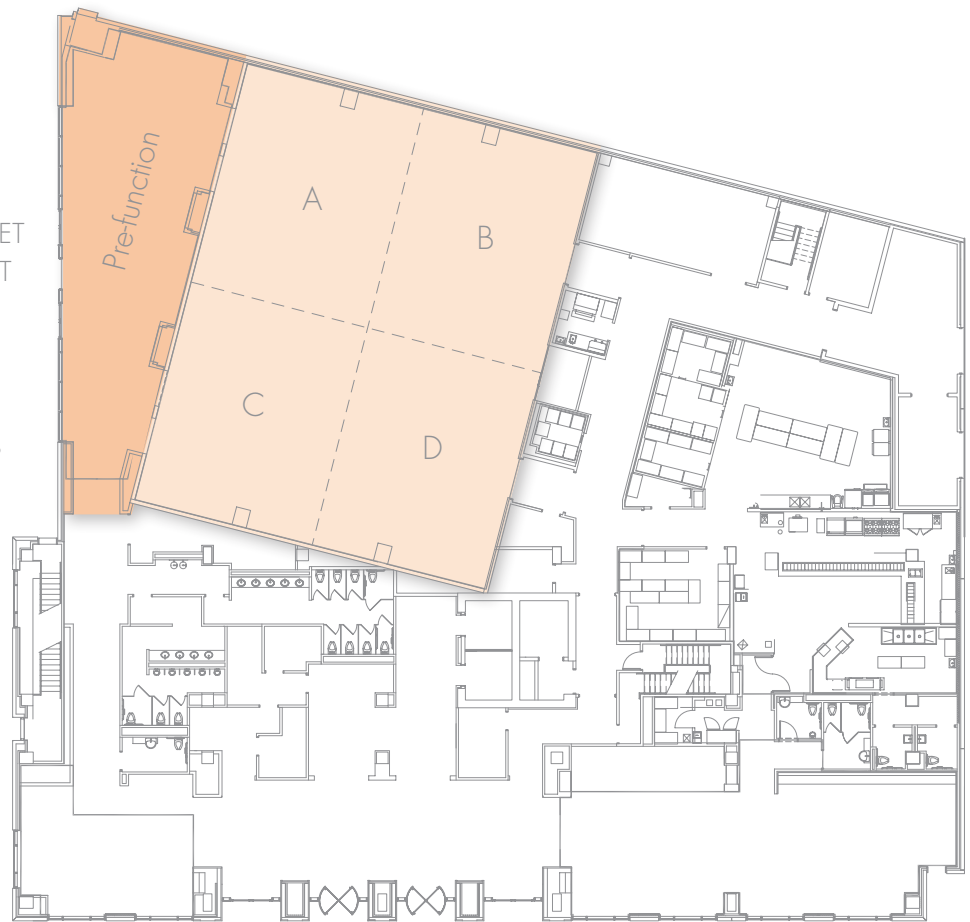

GRAND BALLROOM

■ PRE-FUNCTION AREA: 1,575 SQUARE FEET

■ GRAND BALLROOM: 4,800 SQUARE FEET

Perfect for social and corporate events, the flexible space in the Grand Ballroom accommodates up to 500 guests. The space can be divided for more intimate celebrations or business break-out sessions. Our expert event planners can help customize your event with catering options, audio visual equipment, special lighting, decor, and more. With Hotel Arista, the possibilities are endless.

HOTEL ARISTA®

EFFORTLESS

SEATING ACCOMMODATIONS

■ Grand Ballroom	
Theater	500 guests
Rounds	350 guests
Classroom	220 guests
Crescent Rounds	180 guests

■ Ballroom A - D	
Theater	100 guests
Rounds	80 guests
Classroom	60 guests
Crescent Rounds	48 guests
Hollow Square	40 guests
Conference	30 guests
U-Shape	30 guests

■ Ballroom AB & CD	
Theater	200 guests
Rounds	150 guests
Classroom	110 guests
Crescent Rounds	90 guests
Hollow Square	60 guests
U-Shape	50 guests